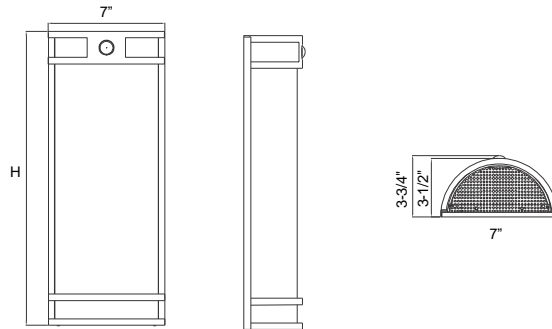

- Robust die-cast aluminum housing, elegant slim design Mini Slim Wall Pack
- High Transmission Glass Diffuser - White or Frosted optional
- Low-watt consumption with high-efficient LEDs
- 120V Line Voltage, Driver-On-Board Solution
- IP65 Suitable for wet location
- 50,000H @L70 long lifetime

**SPECIFICATION**

PART #	INPUT (Vac)	OUTPUT (W)	DELIVERED LUMEN OUTPUT (LM)	EFFICACY (LPW)	CRI	AVAILABLE CCT (K)	DIMMING	FINISH	DIMENSION
WMD6-12	120	12	840	70	80	3000/4000/5000/3CCT	Triac Dim.	Bronze/Black	10"H-x7"Wx3-3/4"D
WMD6-15	120	15	1050	70	80	3000/4000/5000/3CCT	Triac Dim.	Bronze/Black	18"H-x7"Wx3-3/4"D
WMD6-18	120	18	1050	70	80	3000/4000/5000/3CCT	Triac Dim.	Bronze/Black	18"H-x7"Wx3-3/4"D
WMD6-20	120	20	1400	70	80	3000/4000/5000/3CCT	Triac Dim.	Bronze/Black	24"H-x7"Wx3-3/4"D
WMD6-25	120	25	1750	70	80	3000/4000/5000/3CCT	Triac Dim.	Bronze/Black	24"H-x7"Wx3-3/4"D

**DIMENSION**

Size (Inch)	WMD6-12	WMD6-15/18	WMD6-20/25
H	10"	18"	24"
W	7"	7"	7"
D	3-/34"	3-/34"	3-/34"

**PACKAGING**

PART#	INDIVIDUAL BOX	UNITS/MASTER	MASTER BOX	WEIGHT	UNITS/40'HQ FCL	VOLUMN	WEIGHT
WMD6-12	642x159x115mm	4	643x337x255mm		4633	65 CBM	
WMD6-15	642x159x115mm	4	643x337x255mm		4633	65 CBM	
WPD6-20	642x159x115mm	4	643x337x255mm		4633	65 CBM	
WMD6-25	642x159x115mm	4	643x337x255mm		4633	65 CBM	
WMD6-30	642x159x115mm	4	643x337x255mm		4633	65 CBM	